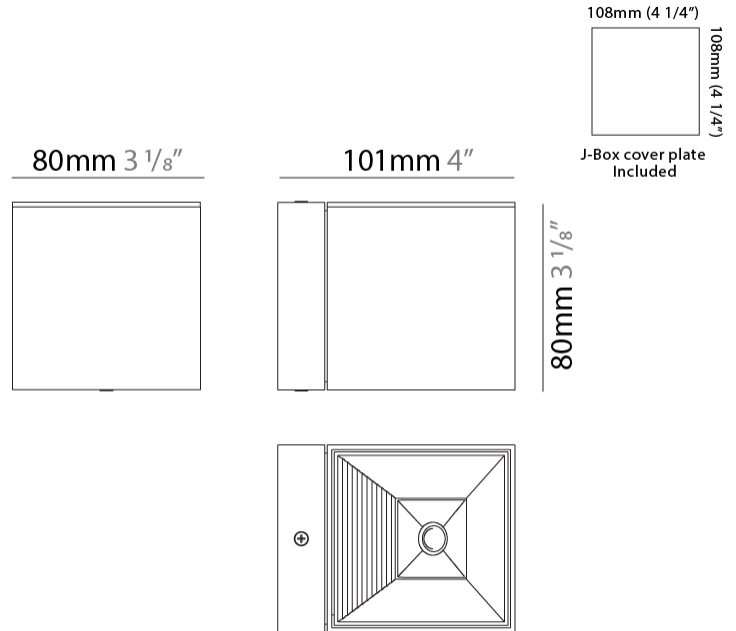

PROJECT
TYPE
SPECIFIER
QUANTITY
DATE

DAU SINGLE SURFACE

D93239-

base number   Finish
Options

1. To build a product code in our configurator select the specify button on the base model # product page
2. To build a manual product code on this datasheet choose from the options listed below in blue font and add the suffix to the base model #

GENERAL

Series: Dau
Subseries: Dau Single
Brand: Milan
Division: Design
Mounting Type: Surface
Mounting Location: Wall
Subcategory: Downlight

PHYSICAL

Shape: Cube
Length (mm): 80
Length (in): 3 1/8
Height (mm): 80
Depth (mm): 101
Height (in): 3 1/8
Depth (in): 4
Extension (mm): 101
Extension (in): 4
Light Distribution: Direct
Fixture Finish: [BAL / MWL / BSL](#)
Fixture Material: Extruded Aluminum

ELECTRICAL

Lamp Type: LED
Input Wattage (W): 7
Dimming: Electronic Low Voltage Dimming
Input Voltage (V): 120Vac Direct Line

LED

Number of LEDs: 1
Color Temperature (°K): 3000
Max. Delivered Lumen (lm): 665
CRI: >90 CRI
Lamp Life (hrs): 50000

OPTICAL

RATINGS AND CERTIFICATIONS

Certified By: Certified for North American Standards
IP rating: IP20