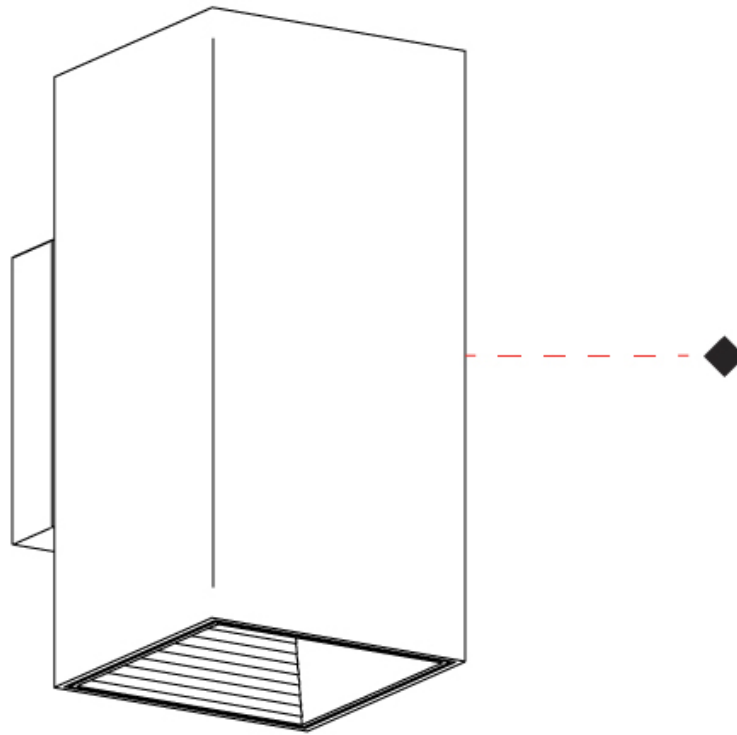

DAU SINGLE SURFACE

D93152R9-

PROJECT	_____
TYPE	_____
SPECIFIER	_____
QUANTITY	_____
DATE	_____